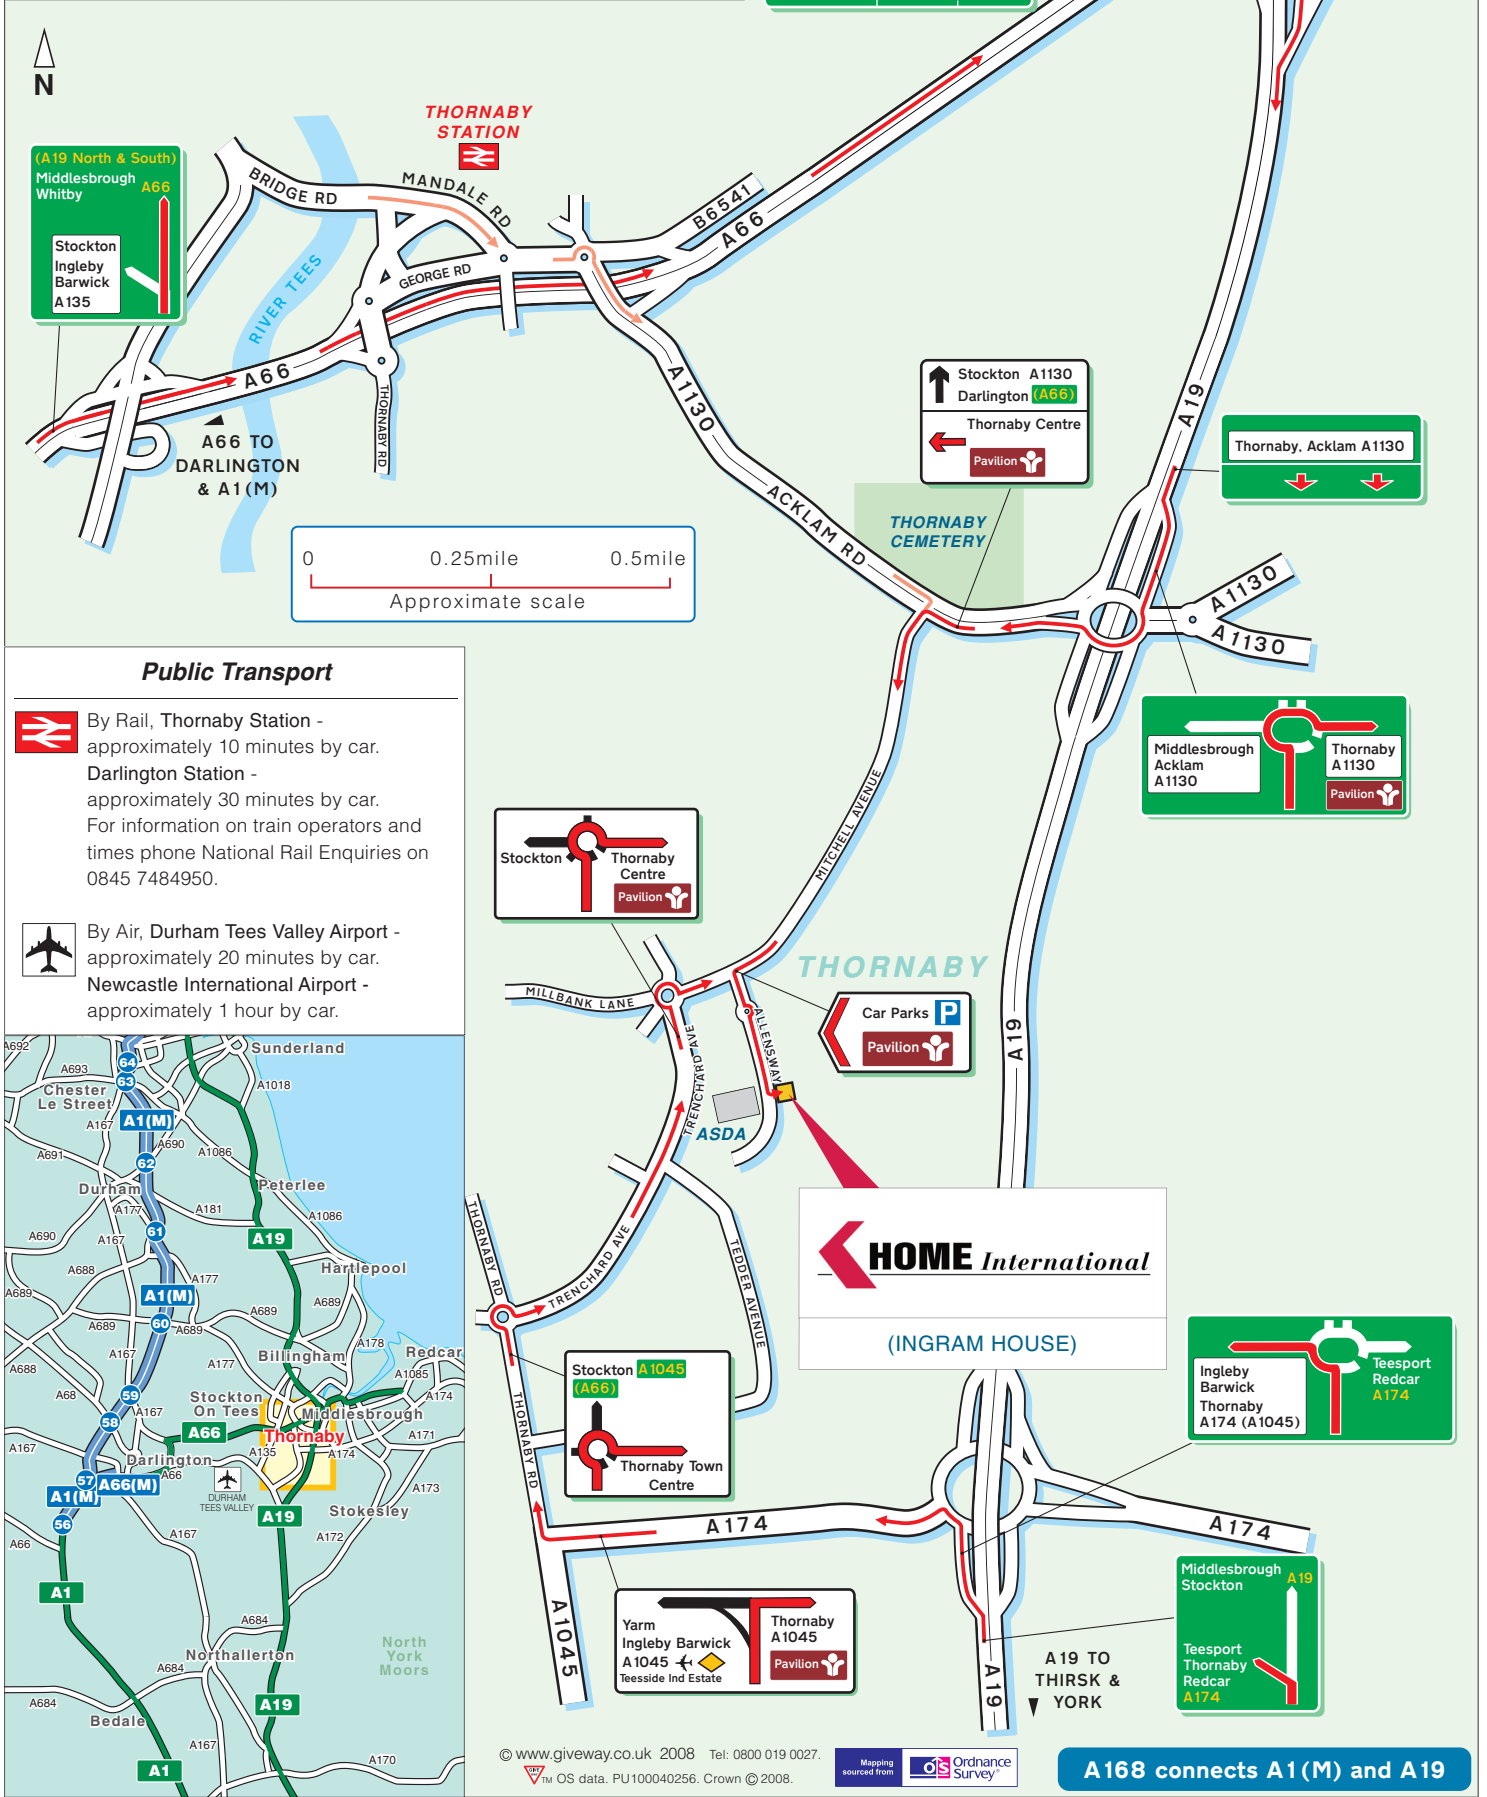

INGRAM HOUSE

Allensway, Thornaby, Stockton on Tees TS17 9HA
 Tel +44 (0) 1642 765421 Fax +44 (0) 1642 760721

A689 connects A1 (M) and A19

The North (A19)
 Billingham (A1027)
 Hartlepool (A689)
 The South (A19)
 Teesport
 Whitby (A174)

A19 TO SUNDERLAND & NEWCASTLE UPON TYNE
 A66 TO MIDDLESBROUGH

The North A19
 The South A19
 Middlesbrough A66

(A19 North & South)
 Middlesbrough
 Whitby
 A66
 Stockton
 Ingleby
 Barwick
 A135

0 0.25mile 0.5mile
 Approximate scale

Public Transport

- By Rail, Thornaby Station - approximately 10 minutes by car.
 Darlington Station - approximately 30 minutes by car.
 For information on train operators and times phone National Rail Enquiries on 0845 7484950.
- By Air, Durham Tees Valley Airport - approximately 20 minutes by car.
 Newcastle International Airport - approximately 1 hour by car.

HOME International
 (INGRAM HOUSE)

A168 connects A1 (M) and A19